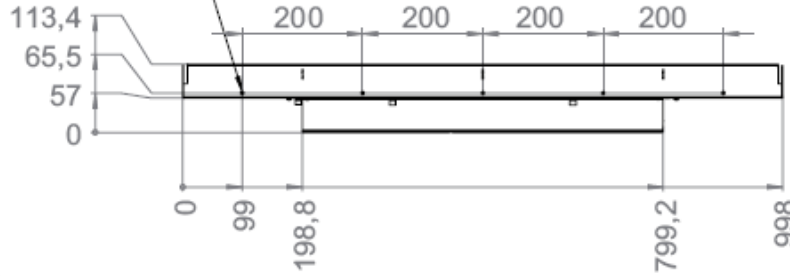

42" Display CPseries, PD-CP42AU-xxxx

All mounting Points: M4 x max. 8mm

w/ adapter plate for Fujitsu Siemens PC