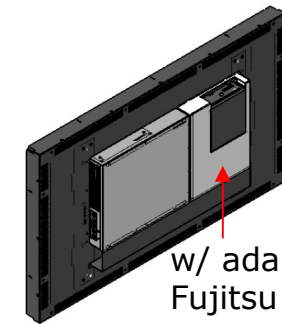

42" Display CPseries, PD-CP42AU-xxxx

All mounting Points: M4 x max. 8mm

w/ adapter plate for Fujitsu Siemens PC